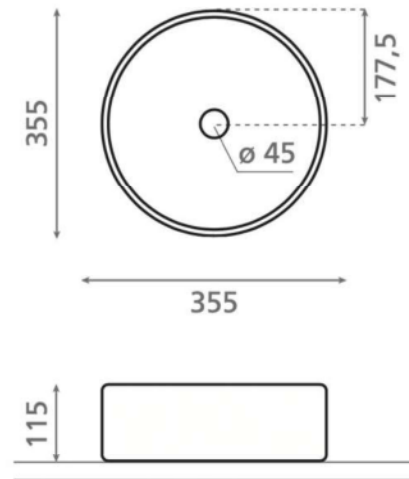

# Carnac Azul cobalto

**Ref. 00444**

360 x 120 mm

## Features

Natural finish washbasin. Topcounter.  
Circular. Hand painted. Ceramic  
pigments. 360x120mm